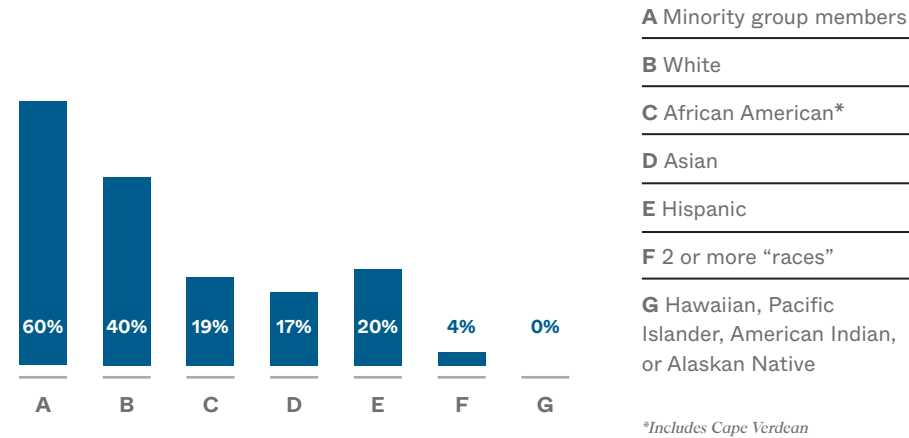

### Our Alumni

	Graduate	Undergraduate
Percentage who went to graduate school (5-year-out alumni, Class of 2017)	17%	40%
Percentage employed (Class of 2007, 2012, 2017, 2022)	95%	91%

From Alumni Survey 2022

73%

of freshmen return after their first year.

51%

of freshmen graduate within six years.

61%

of UMass Boston undergraduate students are first-generation college students (neither parent graduated from college).

### Enrollment by Ethnicity, Fall 2023

Note: International students and students not reporting race/ethnicity are excluded.