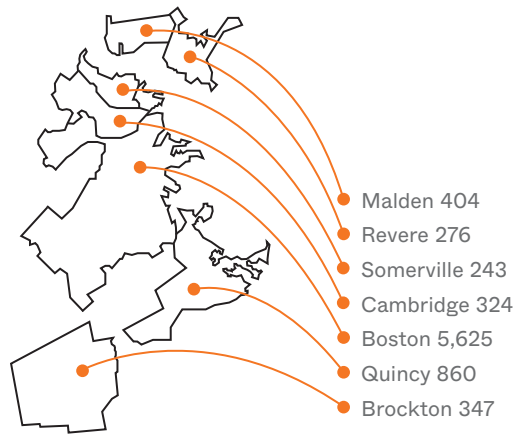

# Who Are Our Students?

FALL 2023

Office of Institutional Research,  
Assessment, and Planning

University of Massachusetts Boston  
617.287.5420 | umb.edu/oirap

In the 2022–2023 academic year at least 147 degree-seeking students earned academic credit through Study Abroad programs. Some of the places they visited are

- Mexico
- Spain
- Ireland
- Japan
- Germany
- Korea
- Netherlands
- Australia

**36%** of UMass Boston students live in the Metro Boston area.

	Out-of-State Percentage Enrolled
Connecticut	1%
Maine	<1%
New Hampshire	<1%
New York	<1%
New Jersey	<1%
Pennsylvania	<1%
Rhode Island	<1%
Vermont	<1%
Other states	5%