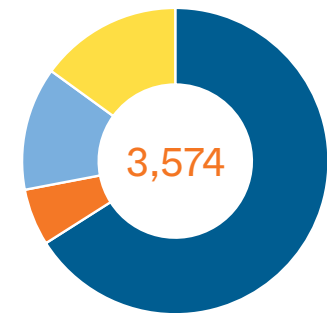

Fall 2023 New Undergraduates

- First-time freshmen: 69%
- Transfers w/ freshman standing: 6%
- Transfers w/ sophomore standing: 10%
- Transfers w/ upper-division standing: 15%