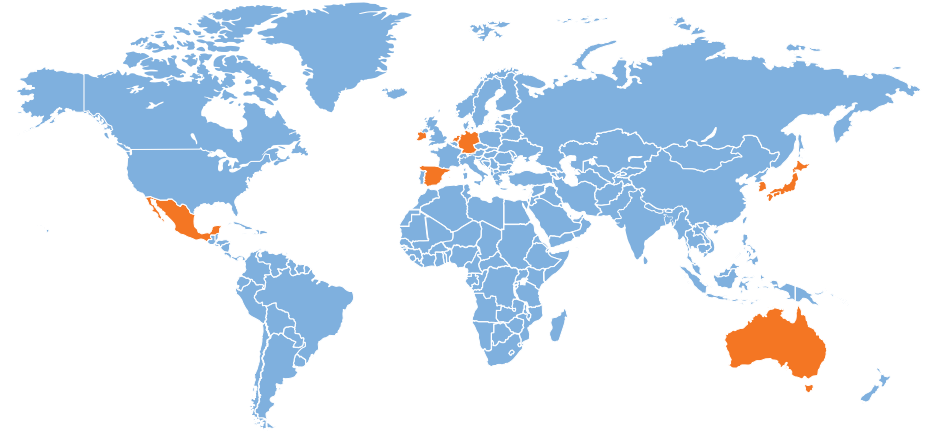

# Who Are Our Students?

FALL 2023

Office of Institutional Research,  
Assessment, and Planning

University of Massachusetts Boston  
617.287.5420 | umb.edu/oirap

In the 2022–2023 academic year at least 147 degree-seeking students earned academic credit through Study Abroad programs. Some of the places they visited are

- Mexico
- Spain
- Ireland
- Japan
- Germany
- Korea
- Netherlands
- Australia

**36%** of UMass Boston students live in the Metro Boston area.